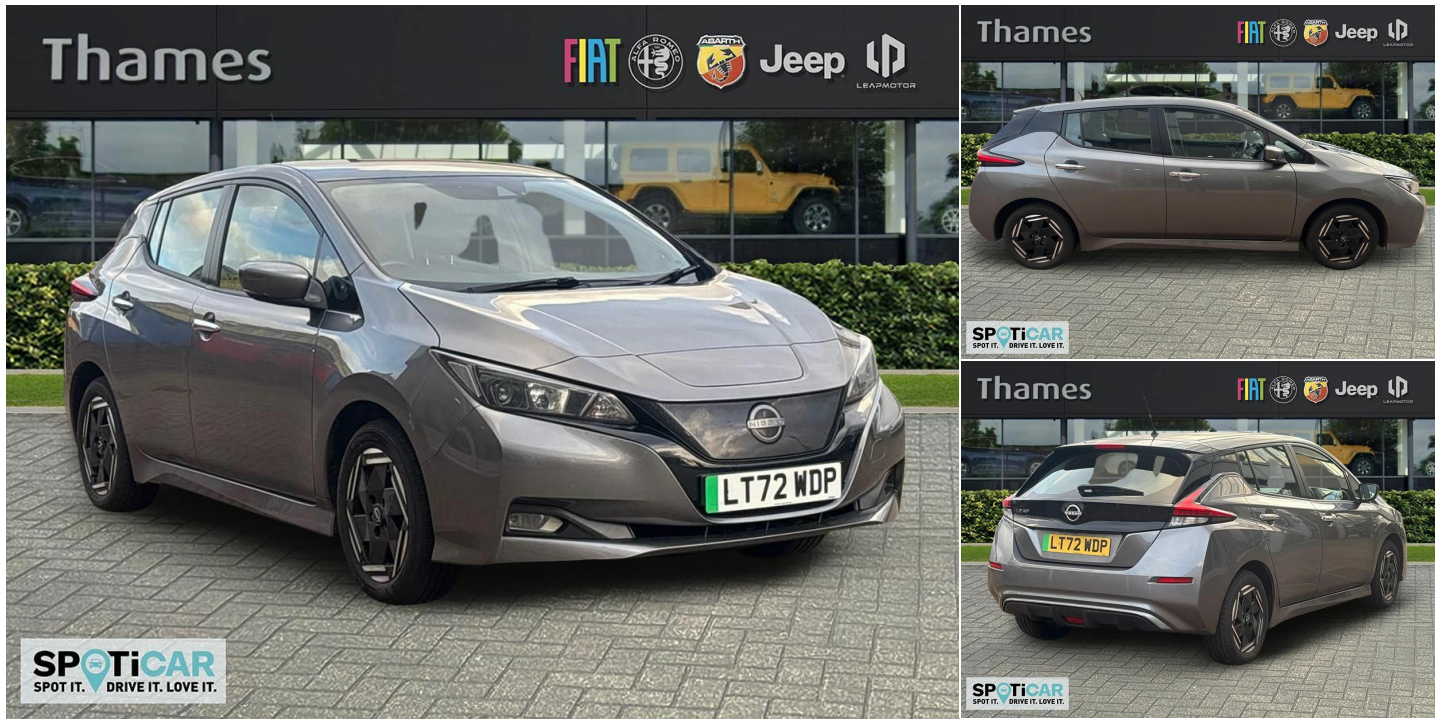

2022(72) Nissan LEAF

£9,395

39kWh Acenta Auto 5dr Automatic

Registered
2022(72)

Mileage
21,918 miles

Engine Size
N/A

Fuel Type
Electric

Transmission
Automatic

Fuel Consumption
N/A

Features

- 7" full colour TFT screen combimeter
- 8" colour display with touchscreen
- Apple car play/Android Auto
- Blind spot intervention
- Blind spot warning
- eCall emergency call system
- Electric power assisted steering
- Intelligent Cruise control (ICC)
- Intelligent lane intervention
- Lane departure warning system
- Rear cross traffic alert
- Rear view camera
- Speed limiter
- Trip computer
- 6 speakers
- Audio system with USB
- Bluetooth with audio streaming
- DAB Digital radio
- Rear USB ports
- Aero roof spoiler
- Automatic activation of hazard warning lights
- Automatic rain sensing wipers
- Body coloured door mirrors with integrated LED turn signals
- Chrome door handles
- Electric front/rear windows
- Follow me home headlights
- Front fog lights
- Grey rear bumper finisher
- Halogen headlamps
- High beam assist
- Intelligent auto headlights
- LED signature daytime running lights with
- LED signature rear lights
- LED third brake light
- Manual folding door mirrors
- E Pedal

directional indicator • Rain sensor

- Rear side wing doors
- 12V socket
- Front head restraints
- Front seatback pockets
- PTC (Positive Temp Co-efficient) heater
- Rake and reach adjustable steering column
- Deadlock
- Rear wiper
- 3 seat bench in 2nd row
- 60/40 split folding rear seat
- Automatic climate control with pollen filter and timer
- Front centre console and armrest
- Height adjustable driver seat
- Isofix child seat anchor points
- Manual adjust driver/passenger seats
- Multifunction leather steering wheel
- Rear assist grips
- Rear head restraints
- Single front passenger seat
- Telescopic steering wheel adjustment
- Woven fabric upholstery
- Immobiliser
- Intelligent Key with push button starter
- Remote central locking
- Thatcham Cat.1 alarm